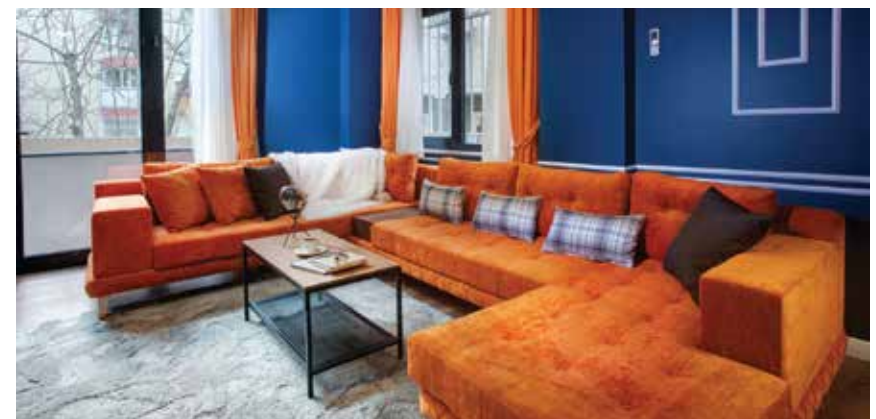

Superior Apartment

Apartment Information

- 160 m² Room
- Max 10 Guests
- 4 Bedrooms
- 4 Queen Beds
- 2 Bathrooms
- 1 Sofa Bed for 2 people
- Hardwood Parquet Floor
- Shower
- Linens
- Towels
- Toiletries
- Ironing Facilities
- Air Conditioning
- Heating
- LCD TV with Cable Channels
- Walk In Closet
- Dining Area
- Sitting Area
- Hair Dryer
- Kitchenette
- Kitchenware
- Microwave
- Refrigerator
- Stovetop
- Soundproof Rooms